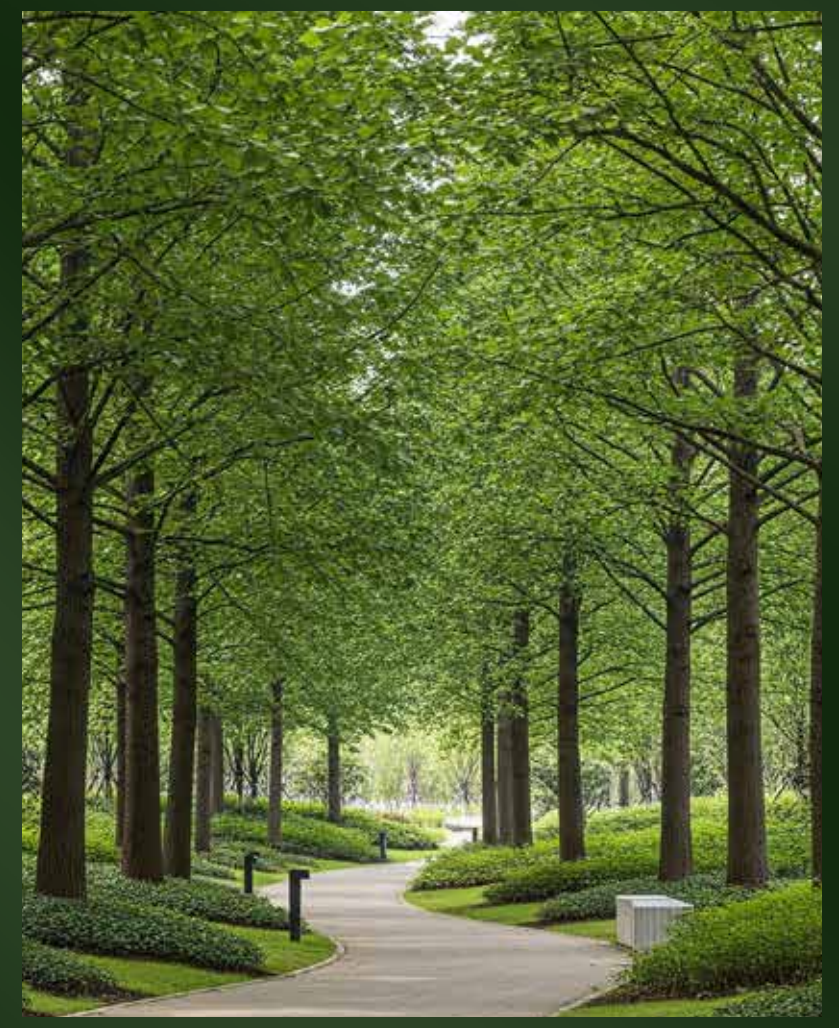

# 200+ SPECIES OF TREES THAT ENHANCE THE QUALITY OF LIFE

Bamboo Grove

Bombax Ceiba

Nelumbo Nucifera

Depth & Texture

Seasonal Rhythms

Cassia Fistula

Harmonious Spaces

Duranta erecta

Water Edge Plants

Sky Canopy

A LIFE PAINTED IN  
UPLIFTING BLUES AND  
CALMING GREENS